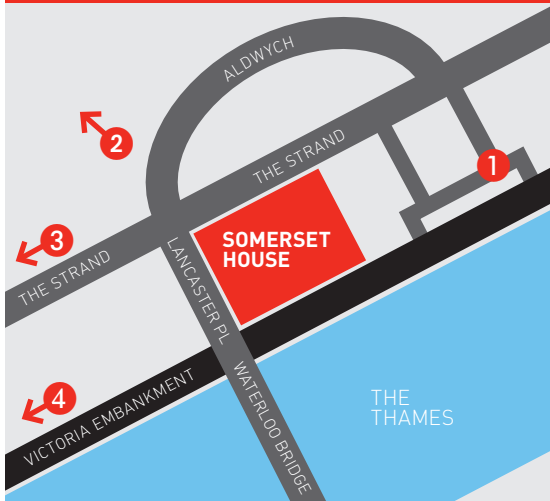

Coming to our place?

Visitors must make themselves known to the West Wing Reception

RedHat, West Wing Reception
S73 New Wing, Somerset House,
Strand, London, WC2R 1LA

Access to Somerset House is available from Victoria Embankment, Lancaster place (via a new footbridge link) or from the Strand.

FINANCE
in the media

Telephone: 020 7307 5720
www.redhatrecruitment.co.uk
more@redhatrecruitment.co.uk

FIND US AT SOMERSET HOUSE